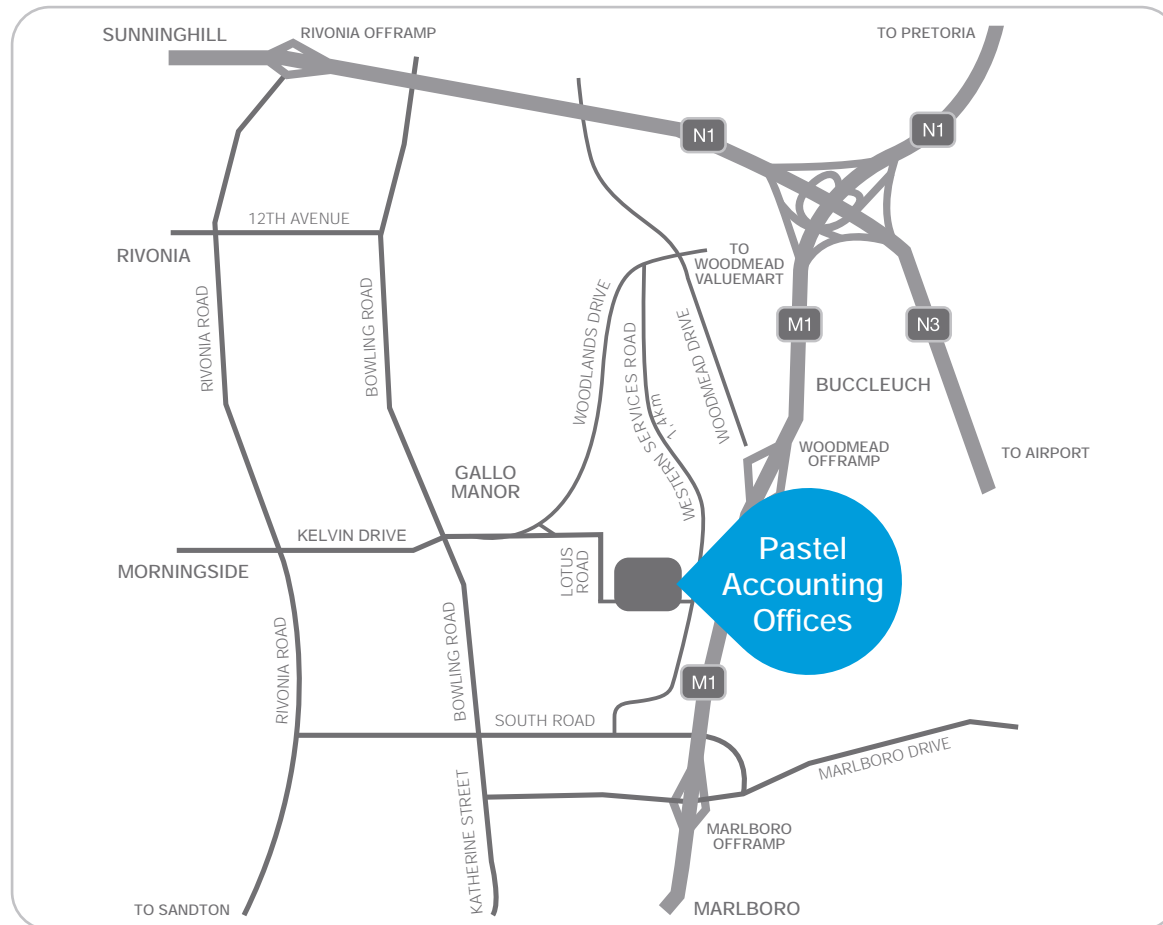

[Map & address for Softline Pastel Accounting]

[Physical Address: Softline Technology Park]

Eastern Entrance
 102 Western Services Road (parallel to the M1)
 Gallo Manor Ext 6
 Johannesburg
 2191

Western Entrance
 56 Lotus Road (off Kelvin Drive)
 Gallo Manor Ext 6
 Johannesburg
 2191